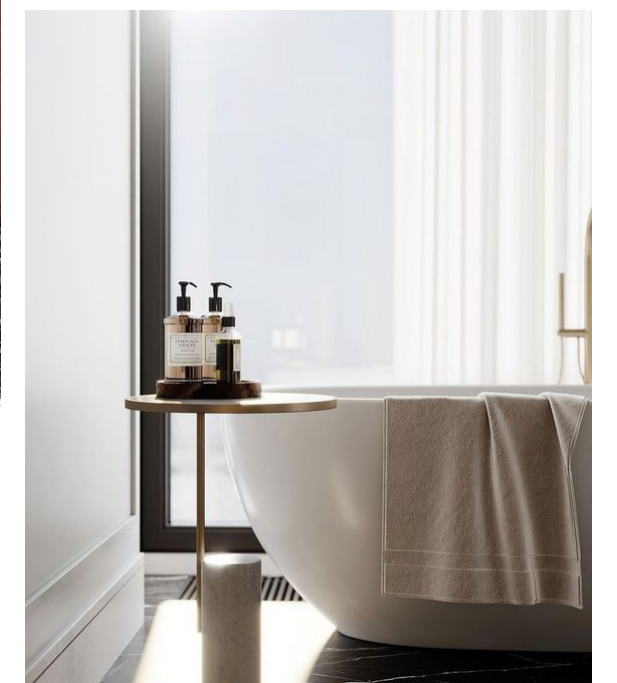

REJUVENATING ELEMENTS