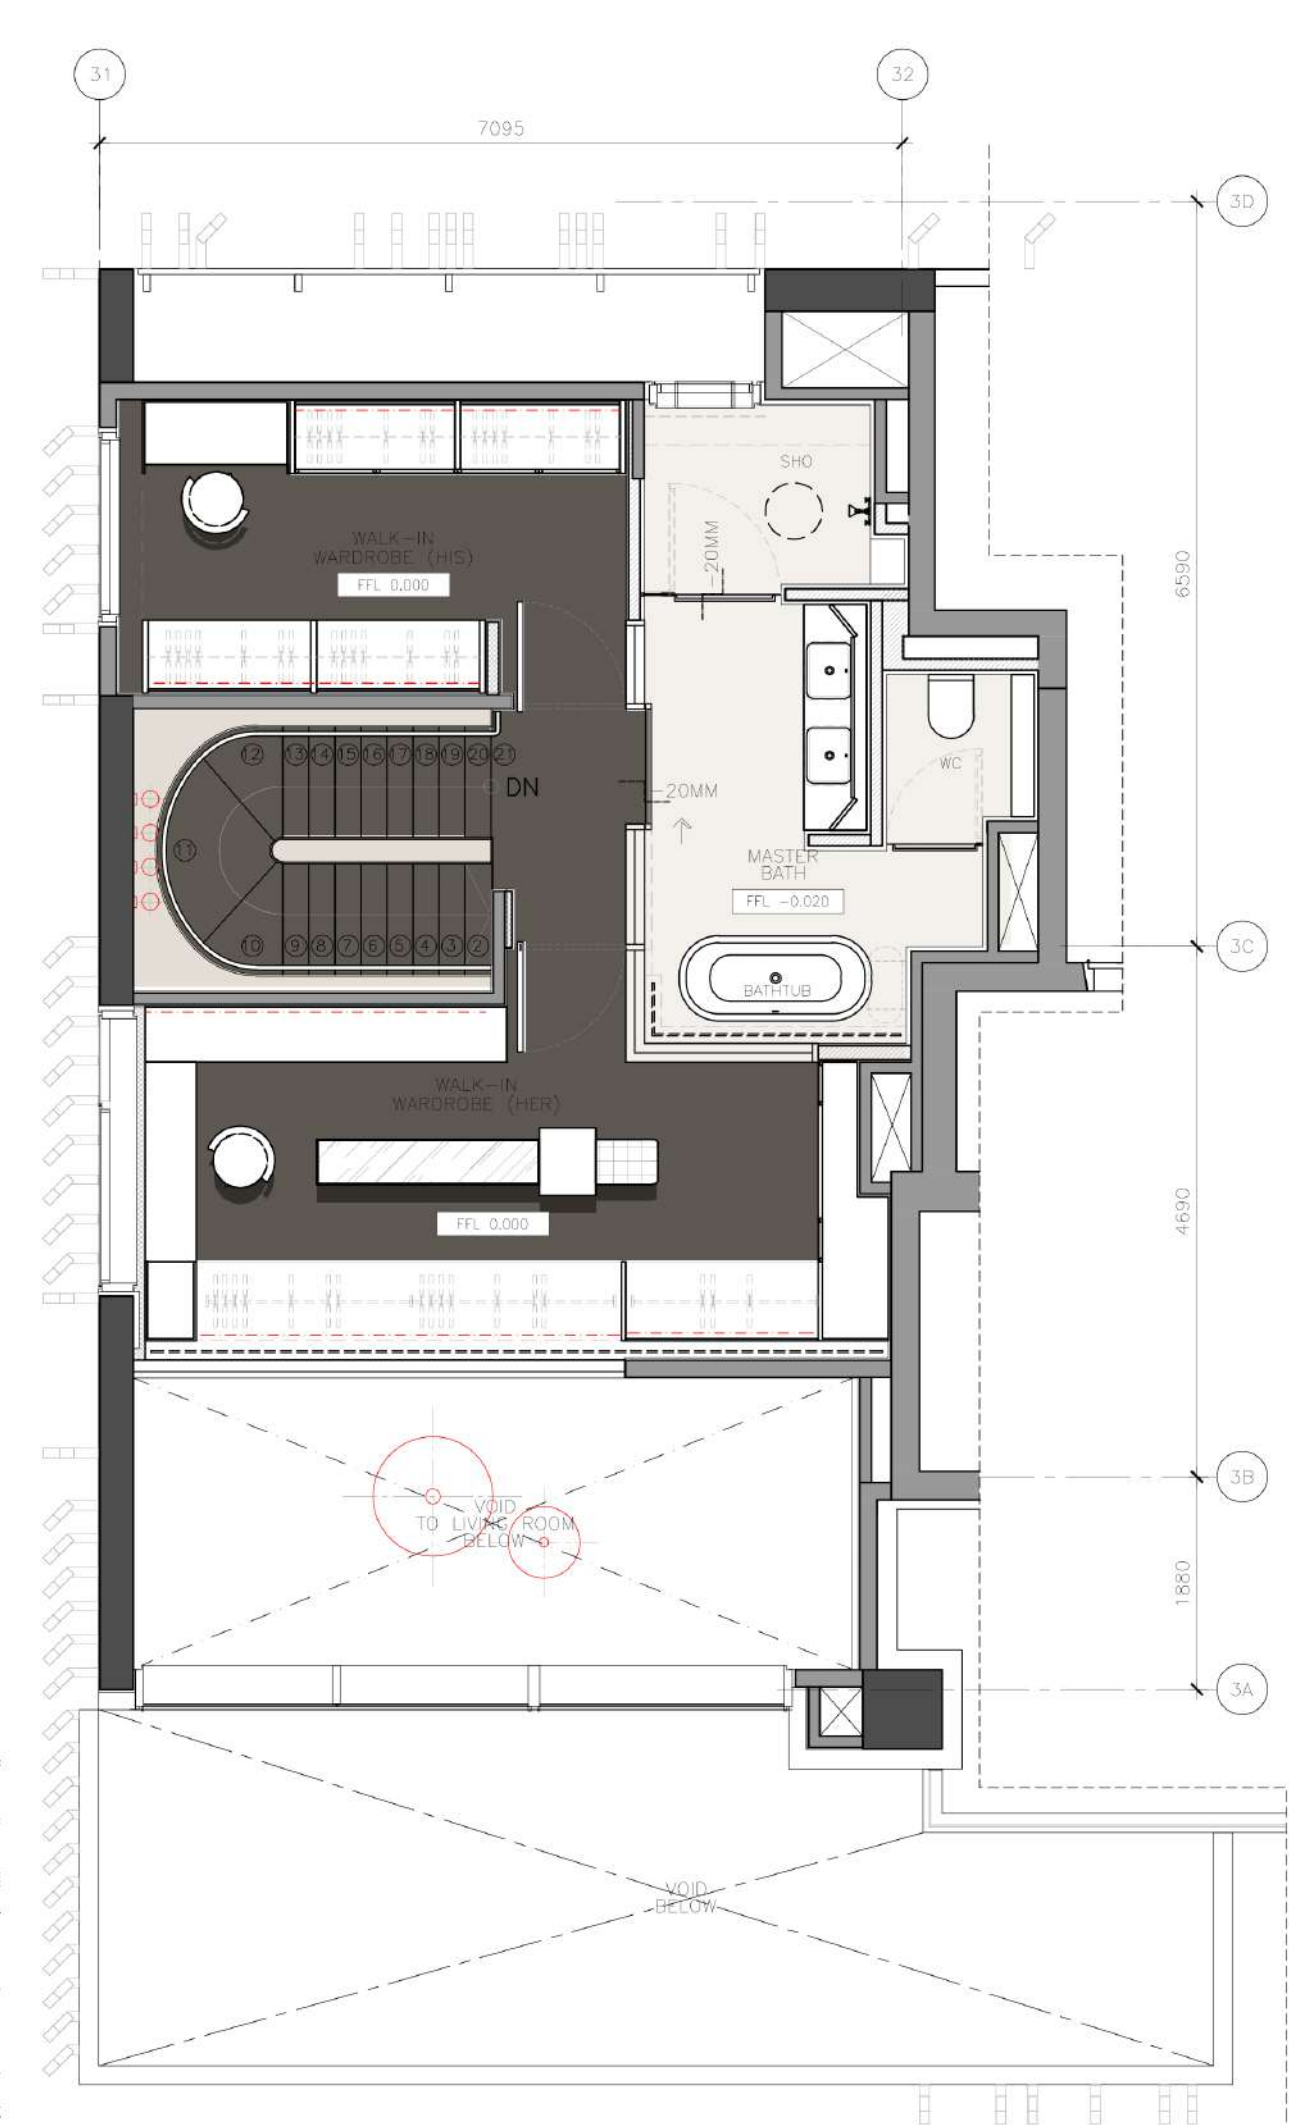

LEVEL 3

urban
serenity

UNIT #22-01, #23-01