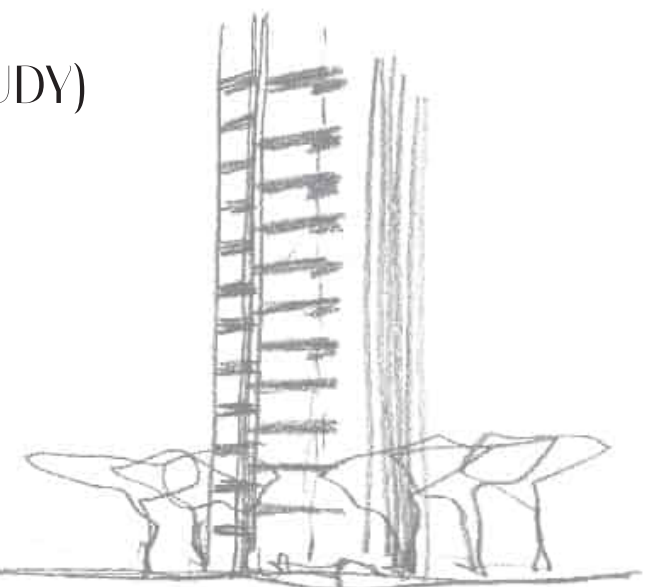

CONTENT ...

| CONCEPT |

vol I. URBAN SERENITY

| LAYOUT |

PLANS

- entertainment space -
LIVING , BAR & TEA AREA,
DINING ROOM & WINE CELLAR

| SPACE |

- private space -
MASTER BEDROOM,
PRIVATE OUTDOOR BALCONY,
MASTER BATH
HIS & HERS WALK IN WARDROBE

- Bedrooms & study area -
BEDROOM 1
BEDROOM 2
BEDROOM 3 (STUDY)
BEDROOM 4

3 ORCHARD BY-THE- PARK