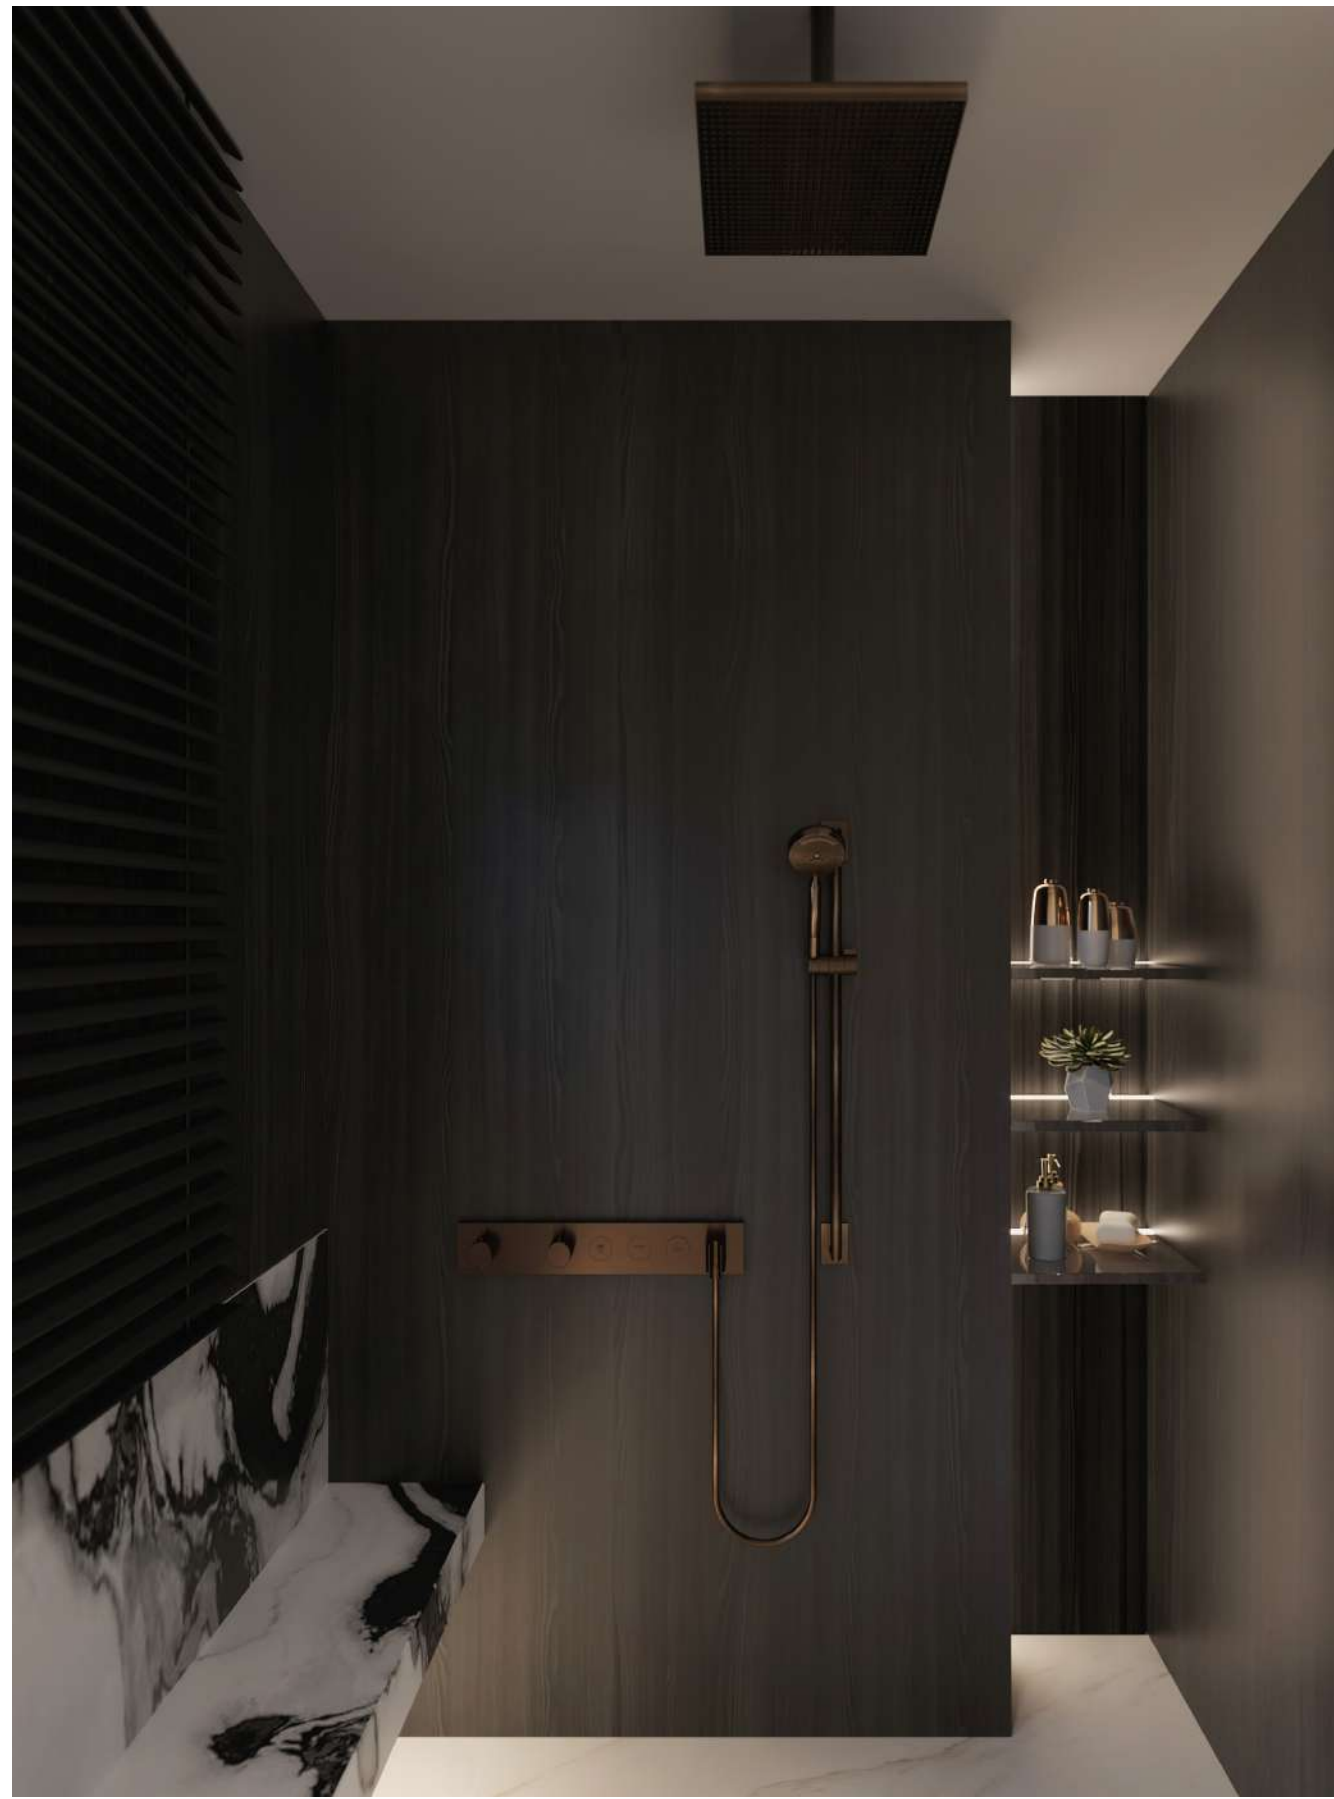

rejuvenate . . .