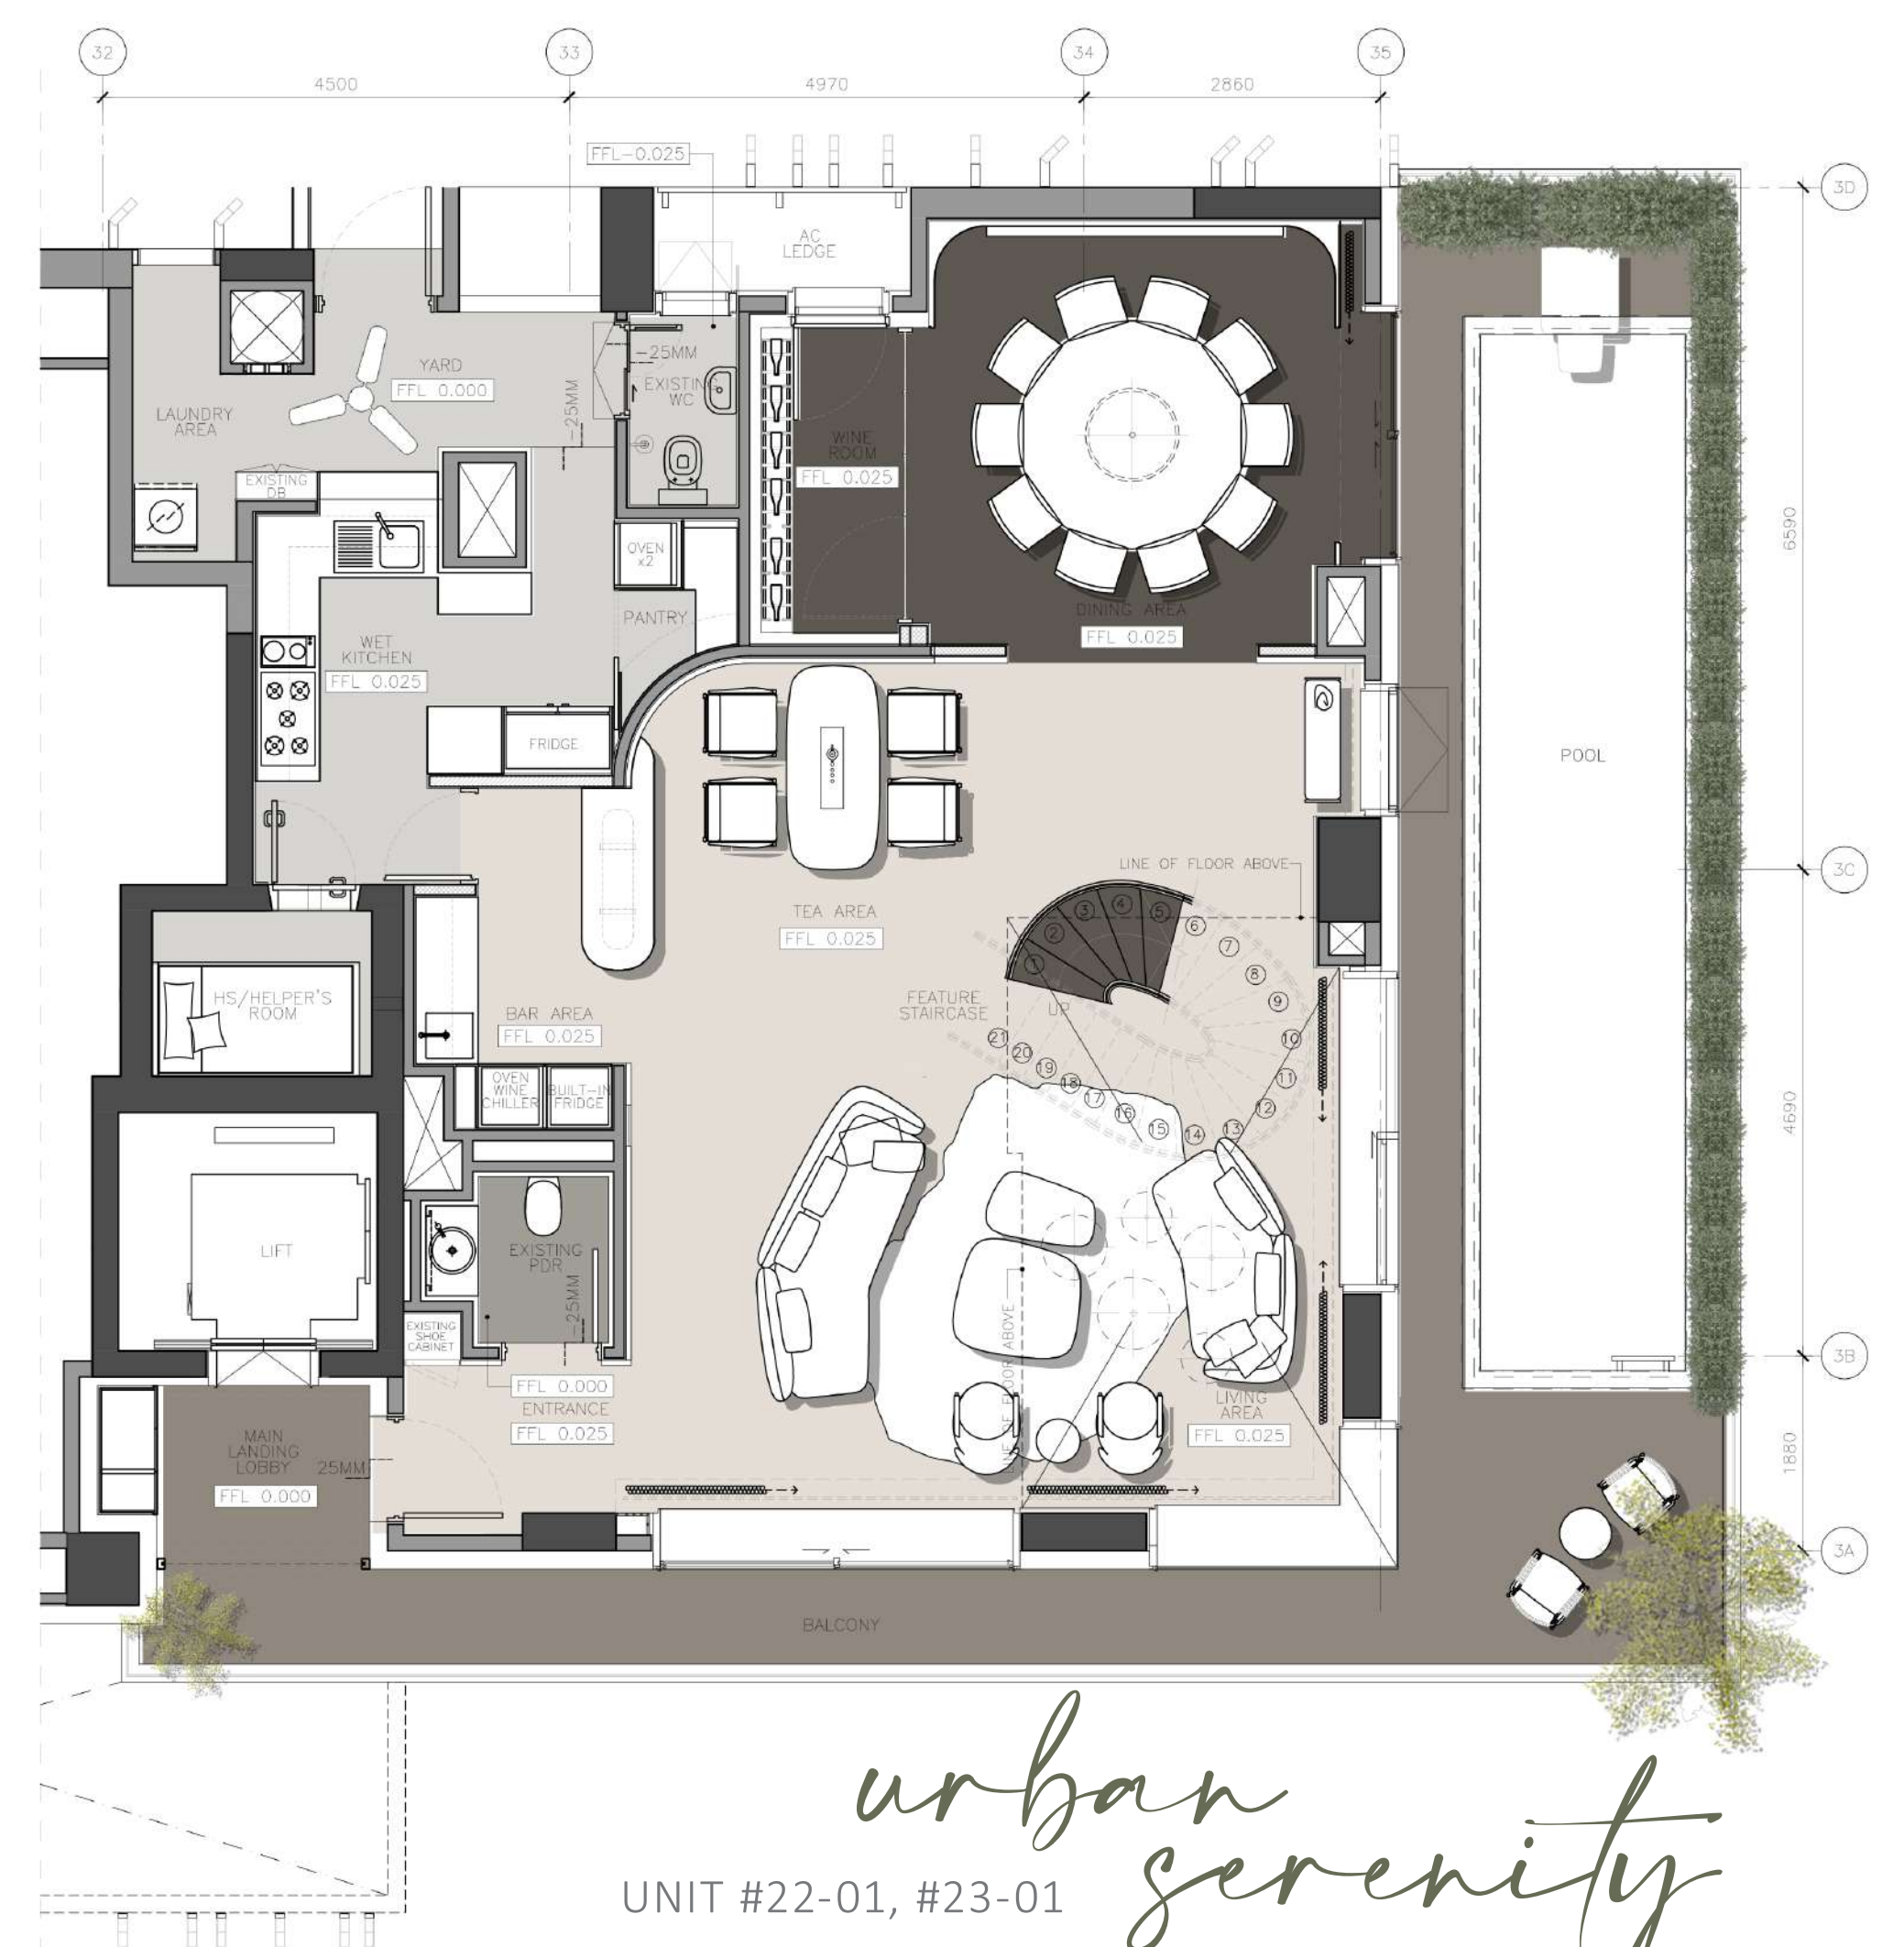

| SPACE |

- private space -
MASTER BEDROOM,
PRIVATE OUTDOOR BALCONY,
MASTER BATH
HIS & HERS WALK IN WARDROBE

- Bedrooms & study area -
BEDROOM 1
BEDROOM 2
BEDROOM 3 (STUDY)
BEDROOM 4

3 ORCHARD BY-THE- PARK

”

“

asian authenticity

A contemporary evolution of traditional Asian aesthetics, highlighting the embodiment of spiritual and aesthetic discipline for refinement of the self ...

”

LEVEL 3

LEVEL 2

LEVEL 1

urban
serenity

UNIT #22-01, #23-01

lightness

A sculptural spiral staircase, the house's veritable spinal cord, sets the tone straight away. Its form is lightened by the striped délabré stainless steel mesh cladding of the guardrail, the metal weave of which renders it translucent . . .

LIVING AREA , BAR & TEA AREA

exclusivity

. . . full height windows and this undoubtedly contributes to having a connection with the green lung of the city . . .

formal . LIVING

a *symmetry* that only nature can create. . . .
- DesignHeure Mixed Reef